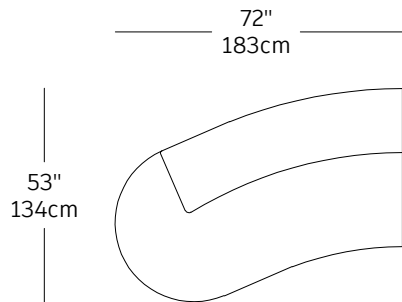

Beluga – modules

PRIX RÉGULIER
PRIX MEMBRE

BLG-1
\$3,365.00 / ~~\$2,355.00~~
SOFA PART LEFT
90 KgCO2e

BLG-2
\$3,365.00 / ~~\$2,355.00~~
SOFA PART RIGHT
90 KgCO2e

BLG-3
\$2,780.00 / ~~\$1,945.00~~
SOFA PART MEDIUM LEFT
90 KgCO2e

BLG-4
\$2,780.00 / ~~\$1,945.00~~
SOFA PART MEDIUM RIGHT
90 KgCO2e

BLG-5
\$1,800.00 / ~~\$1,260.00~~
SINGLE
50 KgCO2e

BLG-6
\$1,360.00 / ~~\$950.00~~
MINI
50 KgCO2e