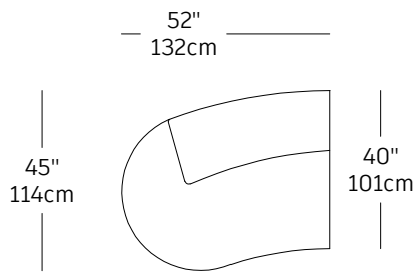

Beluga – modules

PRIX RÉGULIER
PRIX MEMBRE

BLG-1
\$3,365.00 / ~~\$2,355.00~~
SOFA PART LEFT
90 KgCO2e

BLG-2
\$3,365.00 / ~~\$2,355.00~~
SOFA PART RIGHT
90 KgCO2e

BLG-3
\$2,780.00 / ~~\$1,945.00~~
SOFA PART MEDIUM LEFT
90 KgCO2e

BLG-4
\$2,780.00 / ~~\$1,945.00~~
SOFA PART MEDIUM RIGHT
90 KgCO2e

BLG-5
\$1,800.00 / ~~\$1,260.00~~
SINGLE
50 KgCO2e

BLG-6
\$1,360.00 / ~~\$950.00~~
MINI
50 KgCO2e