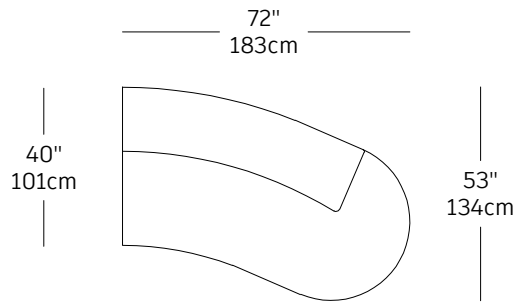

Beluga – modules

PRIX RÉGULIER
PRIX MEMBRE

BLG-1
\$3,365.00 / ~~\$2,355.00~~
SOFA PART LEFT
90 KgCO2e

BLG-2
\$3,365.00 / ~~\$2,355.00~~
SOFA PART RIGHT
90 KgCO2e

BLG-3
\$2,780.00 / ~~\$1,945.00~~
SOFA PART MEDIUM LEFT
90 KgCO2e

BLG-4
\$2,780.00 / ~~\$1,945.00~~
SOFA PART MEDIUM RIGHT
90 KgCO2e

BLG-5
\$1,800.00 / ~~\$1,260.00~~
SINGLE
50 KgCO2e

BLG-6
\$1,360.00 / ~~\$950.00~~
MINI
50 KgCO2e