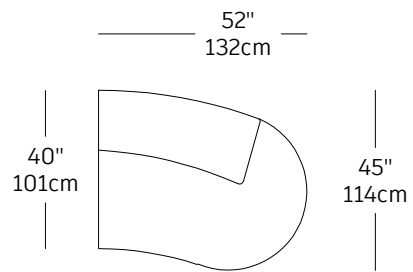

Beluga – modules

PRIX RÉGULIER
PRIX MEMBRE

BLG-1
\$3,365.00 / ~~\$2,355.00~~
SOFA PART LEFT
90 KgCO2e

BLG-2
\$3,365.00 / ~~\$2,355.00~~
SOFA PART RIGHT
90 KgCO2e

BLG-3
\$2,780.00 / ~~\$1,945.00~~
SOFA PART MEDIUM LEFT
90 KgCO2e

BLG-4
\$2,780.00 / ~~\$1,945.00~~
SOFA PART MEDIUM RIGHT
90 KgCO2e

BLG-5
\$1,800.00 / ~~\$1,260.00~~
SINGLE
50 KgCO2e

BLG-6
\$1,360.00 / ~~\$950.00~~
MINI
50 KgCO2e