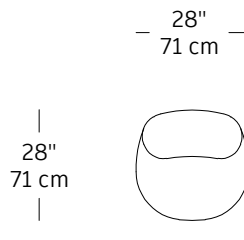

Beluga – modules

PRIX RÉGULIER
PRIX MEMBRE

BLG-1
\$3,365.00 / ~~\$2,355.00~~
SOFA PART LEFT
90 KgCO2e

BLG-2
\$3,365.00 / ~~\$2,355.00~~
SOFA PART RIGHT
90 KgCO2e

BLG-3
\$2,780.00 / ~~\$1,945.00~~
SOFA PART MEDIUM LEFT
90 KgCO2e

BLG-4
\$2,780.00 / ~~\$1,945.00~~
SOFA PART MEDIUM RIGHT
90 KgCO2e

BLG-5
\$1,800.00 / ~~\$1,260.00~~
SINGLE
50 KgCO2e

BLG-6
\$1,360.00 / ~~\$950.00~~
MINI
50 KgCO2e