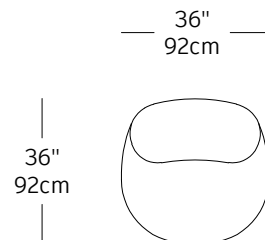

Beluga – modules

PRIX RÉGULIER
PRIX MEMBRE

BLG-1
\$3,365.00 / ~~\$2,355.00~~
SOFA PART LEFT
90 KgCO2e

BLG-2
\$3,365.00 / ~~\$2,355.00~~
SOFA PART RIGHT
90 KgCO2e

BLG-3
\$2,780.00 / ~~\$1,945.00~~
SOFA PART MEDIUM LEFT
90 KgCO2e

BLG-4
\$2,780.00 / ~~\$1,945.00~~
SOFA PART MEDIUM RIGHT
90 KgCO2e

BLG-5
\$1,800.00 / ~~\$1,260.00~~
SINGLE
50 KgCO2e

BLG-6
\$1,360.00 / ~~\$950.00~~
MINI
50 KgCO2e