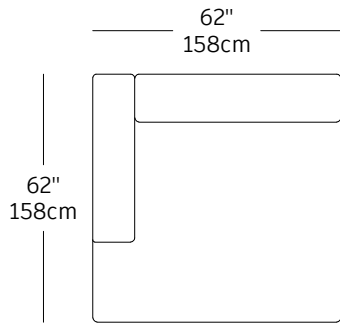

Expo edge – modules

PRIX RÉGULIER
PRIX MEMBRE

XED-1
\$3,110.00 / ~~\$2,175.00~~
BIG SQUARE LEFT
90 KgCO2e

XED-2
\$3,110.00 / ~~\$2,175.00~~
BIG SQUARE RAF
90 KgCO2e

XED-4
\$2,540.00 / ~~\$1,775.00~~
SOFA PART LEFT
90 KgCO2e

XED-3
\$2,540.00 / ~~\$1,775.00~~
SOFA PART RIGHT
90 KgCO2e