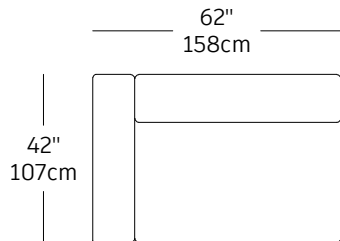

Expo edge – modules

PRIX RÉGULIER
PRIX MEMBRE

XED-1
\$3,110.00 / ~~\$2,175.00~~
BIG SQUARE LEFT
90 KgCO2e

XED-2
\$3,110.00 / ~~\$2,175.00~~
BIG SQUARE RAF
90 KgCO2e

XED-4
\$2,540.00 / ~~\$1,775.00~~
SOFA PART LEFT
90 KgCO2e

XED-3
\$2,540.00 / ~~\$1,775.00~~
SOFA PART RIGHT
90 KgCO2e