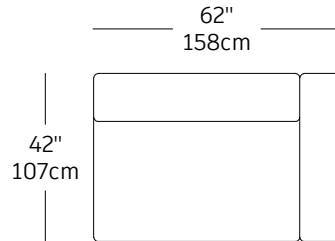

Expo edge – modules

PRIX RÉGULIER
PRIX MEMBRE

XED-1
\$3,110.00 / ~~\$2,175.00~~
BIG SQUARE LEFT
90 KgCO2e

XED-2
\$3,110.00 / ~~\$2,175.00~~
BIG SQUARE RAF
90 KgCO2e

XED-4
\$2,540.00 / ~~\$1,775.00~~
SOFA PART LEFT
90 KgCO2e

XED-3
\$2,540.00 / ~~\$1,775.00~~
SOFA PART RIGHT
90 KgCO2e