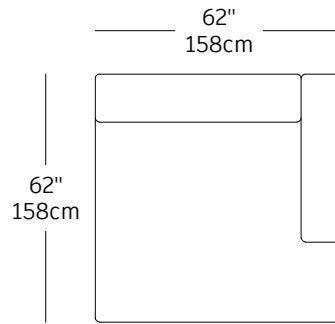

Expo edge – modules

PRIX RÉGULIER
PRIX MEMBRE

XED-1
\$3,110.00 / ~~\$2,175.00~~
BIG SQUARE LEFT
90 KgCO2e

XED-2
\$3,110.00 / ~~\$2,175.00~~
BIG SQUARE RAF
90 KgCO2e

XED-4
\$2,540.00 / ~~\$1,775.00~~
SOFA PART LEFT
90 KgCO2e

XED-3
\$2,540.00 / ~~\$1,775.00~~
SOFA PART RIGHT
90 KgCO2e