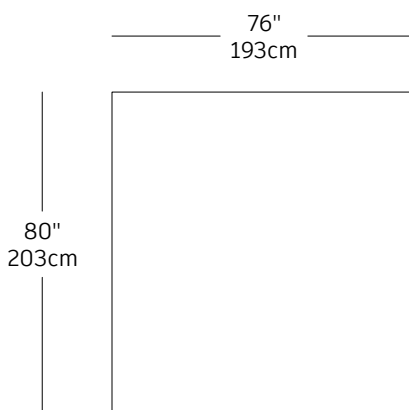

# Interlude king – modules

PRIX RÉGULIER

PRIX MEMBRE

INK-1  
\$2,545.00 / ~~\$1,750.00~~  
BASE KING STORAGE  
90 KgCO2e

INK-2  
\$1,940.00 / ~~\$1,355.00~~  
BASE KING NO STORAGE  
90 KgCO2e

INK-3  
\$370.00 / ~~\$260.00~~  
NO HEADBOARD

INK-4  
\$1,295.00 / ~~\$905.00~~  
HEADBOARD DIVE

INK-5  
\$1,540.00 / ~~\$1,075.00~~  
HEADBOARD GRIZZLY