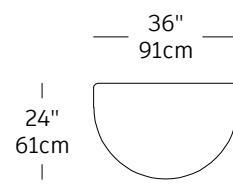

MIX-6
$750.00 / $525.00
OTTOMAN DEMI-LUNE
20 KgCO2e