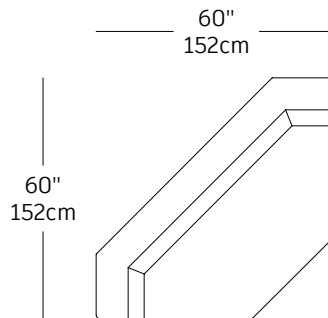

MIX-14
\$3,215.00 / \$2,250.00
DIAMOND
90 KgCO2e

MIX-13
\$840.00 / \$585.00
OTTOMAN RECT. LONG
20 KgCO2e

MIX-19
\$2,630.00 / \$1,840.00
LEFT LONG CORNER
90 KgCO2e

MIX-18
\$2,630.00 / \$1,840.00
RIGHT LONG CORNER
90 KgCO2e