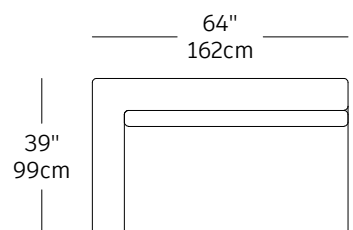

MIX-14
\$3,215.00 / \$2,250.00
DIAMOND
90 KgCO2e

MIX-13
\$840.00 / \$585.00
OTTOMAN RECT. LONG
20 KgCO2e

MIX-19
\$2,630.00 / \$1,840.00
LEFT LONG CORNER
90 KgCO2e

MIX-18
\$2,630.00 / \$1,840.00
RIGHT LONG CORNER
90 KgCO2e