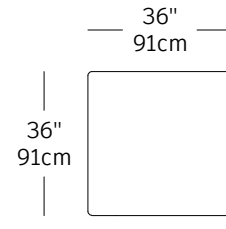

MIX-17
$1,625.00 / $1,135.00
SINGLE JUMBO
50 KgCO2e

MIX-12
$875.00 / $610.00
OTTOMAN JUMBO
20 KgCO2e