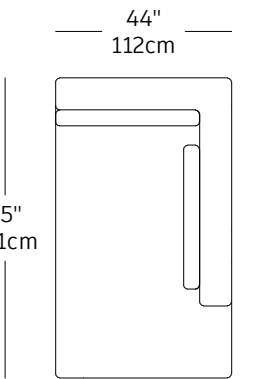

MIX-15
$2,845.00 / $1,990.00
CHAISE LONGUE RIGHT
90 KgCO2e