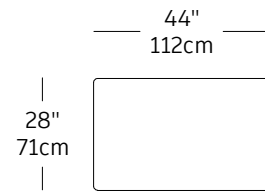

MIX-14
\$3,215.00 / \$2,250.00
DIAMOND
90 KgCO2e

MIX-13
\$840.00 / \$585.00
OTTOMAN RECT. LONG
20 KgCO2e

MIX-19
\$2,630.00 / \$1,840.00
LEFT LONG CORNER
90 KgCO2e

MIX-18
\$2,630.00 / \$1,840.00
RIGHT LONG CORNER
90 KgCO2e