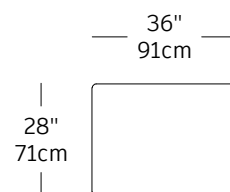

MIX-14
\$3,215.00 / \$2,250.00
DIAMOND
90 KgCO2e

MIX-13
\$840.00 / \$585.00
OTTOMAN RECT. LONG
20 KgCO2e

MIX-19
\$2,630.00 / \$1,840.00
LEFT LONG CORNER
90 KgCO2e

MIX-18
\$2,630.00 / \$1,840.00
RIGHT LONG CORNER
90 KgCO2e