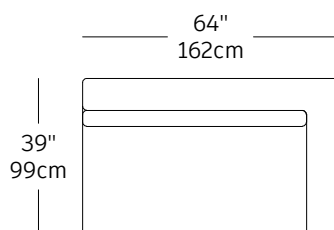

MIX-14
\$3,215.00 / \$2,250.00
DIAMOND
90 KgCO2e

MIX-13
\$840.00 / \$585.00
OTTOMAN RECT. LONG
20 KgCO2e

MIX-19
\$2,630.00 / \$1,840.00
LEFT LONG CORNER
90 KgCO2e

MIX-18
\$2,630.00 / \$1,840.00
RIGHT LONG CORNER
90 KgCO2e