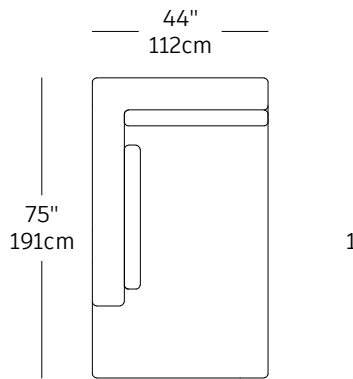

MIX-16
$2,845.00 / $1,990.00
CHAISE LONGUE LEFT
90 KgCO2e