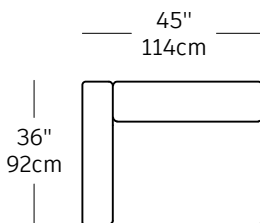

SEC-11
$1,500.00 / $1,050.00
Left long corner
90 KgCO2e