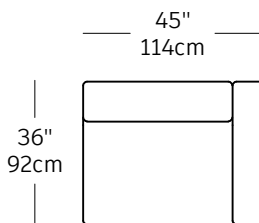

SEC-11
$1,500.00 / $1,050.00
Left long corner
90 KgCO2e

SEC-12
$1,500.00 / $1,050.00
Right long corner
90 KgCO2e