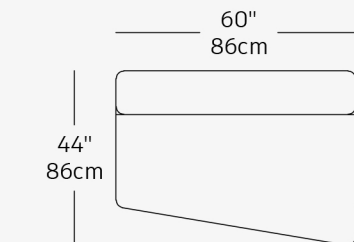

PNR-31
$2,130.00 / **$1,490.00**
ICEBERG BIG RAF
50 KgCO2e