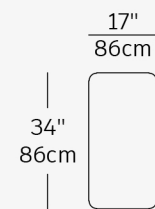

PNR-32
$ 695.00 / **$ 495.00**
OTTOMAN STICK
50 KgCO2e