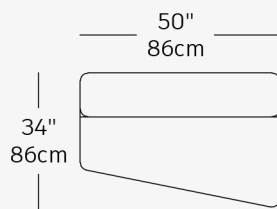

PNR-26  
\$1,490.00 / **\$1,040.00**  
ICEBERG SMALL LAF  
50 KgCO2e

PNR-27  
\$1,490.00 / **\$1,040.00**  
ICEBERG SMALL RAF  
50 KgCO2e

PNR-13  
\$1,015.00 / **\$710.00**  
OTTOMAN L  
50 KgCO2e

PNR-28  
\$1,590.00 / **\$1,110.00**  
ICEBERG MEDIUM LAF  
50 KgCO2e