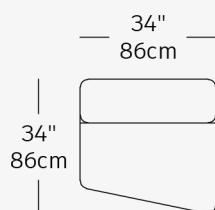

PNR-27
$1,490.00 / **$1,040.00**
ICEBERG SMALL RAF
50 KgCO2e