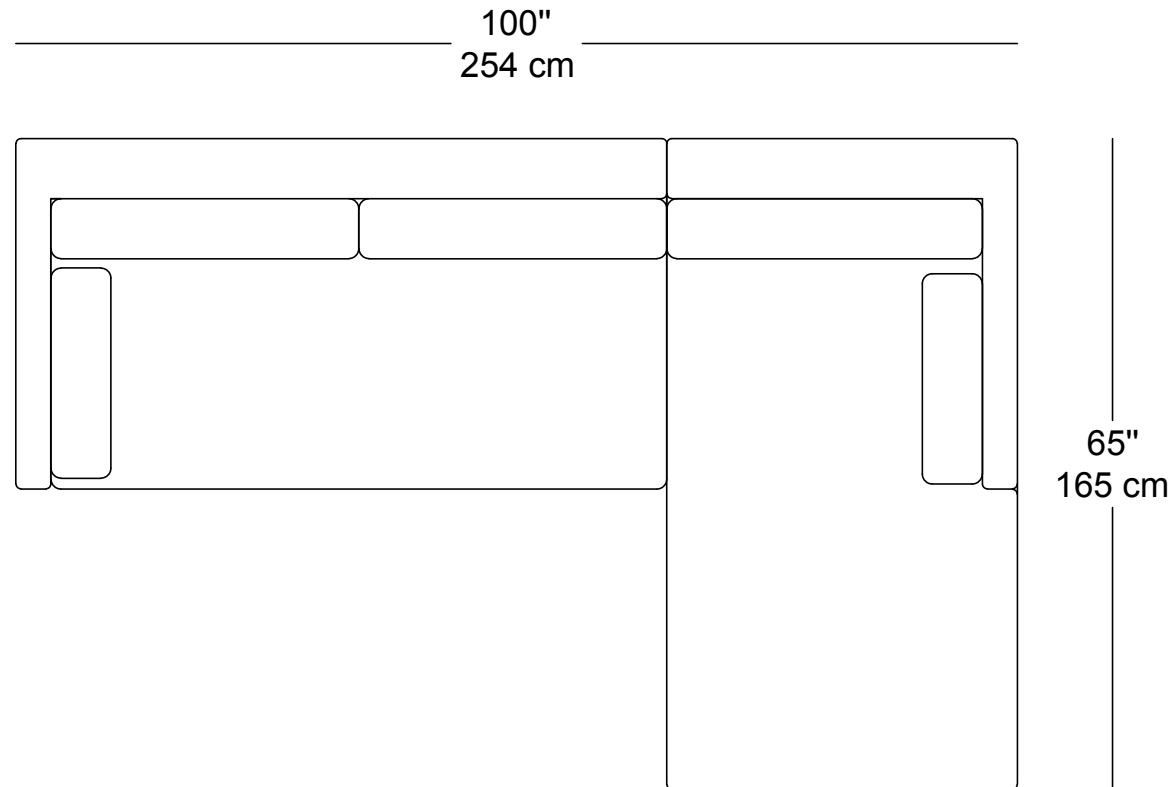

collection Atrium / Atrium collection
Atrium RAF 100x65

élément
de
base

edb

Atrium RAF 100x65
\$2,250.00

info@elementdebase.com
t. 514-738-6484
534 mccaffrey montreal h4t 1n1

collection Atrium / Atrium collection
Atrium RAF 100x80