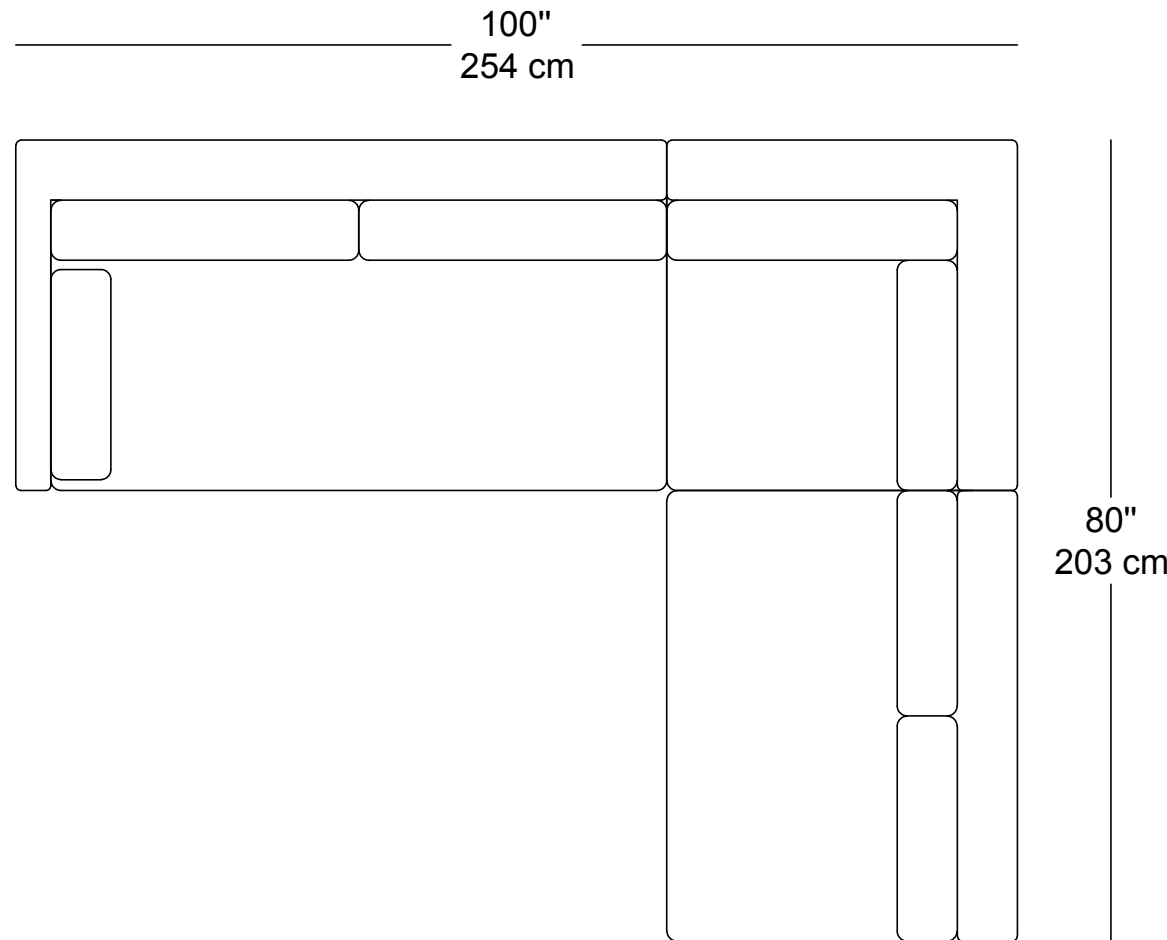

collection Atrium / Atrium collection
Atrium RAF 100x80

élément
de
base

edb

Atrium RAF 100x80
$2,715.00

info@elementdebase.com
t. 514-738-6484
534 mccaffrey montreal h4t 1n1