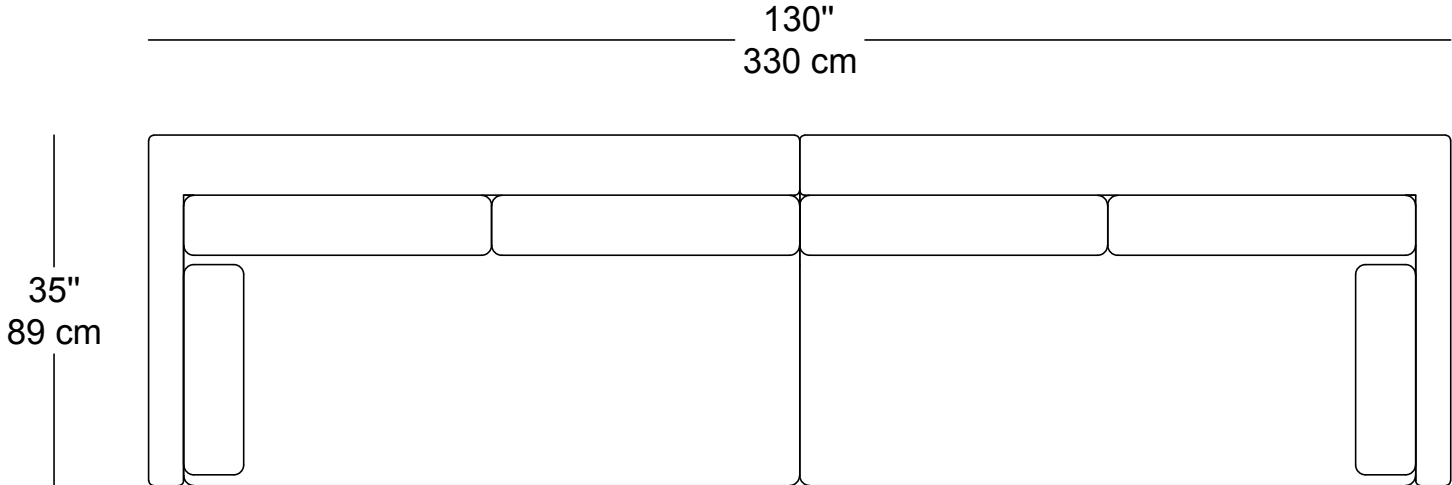

collection Atrium / Atrium collection
Atrium 130x35

élément
de
base

edb

Atrium 130x35
$2,250.00

info@elementdebase.com
t. 514-738-6484
534 mccaffrey montreal h4t 1n1