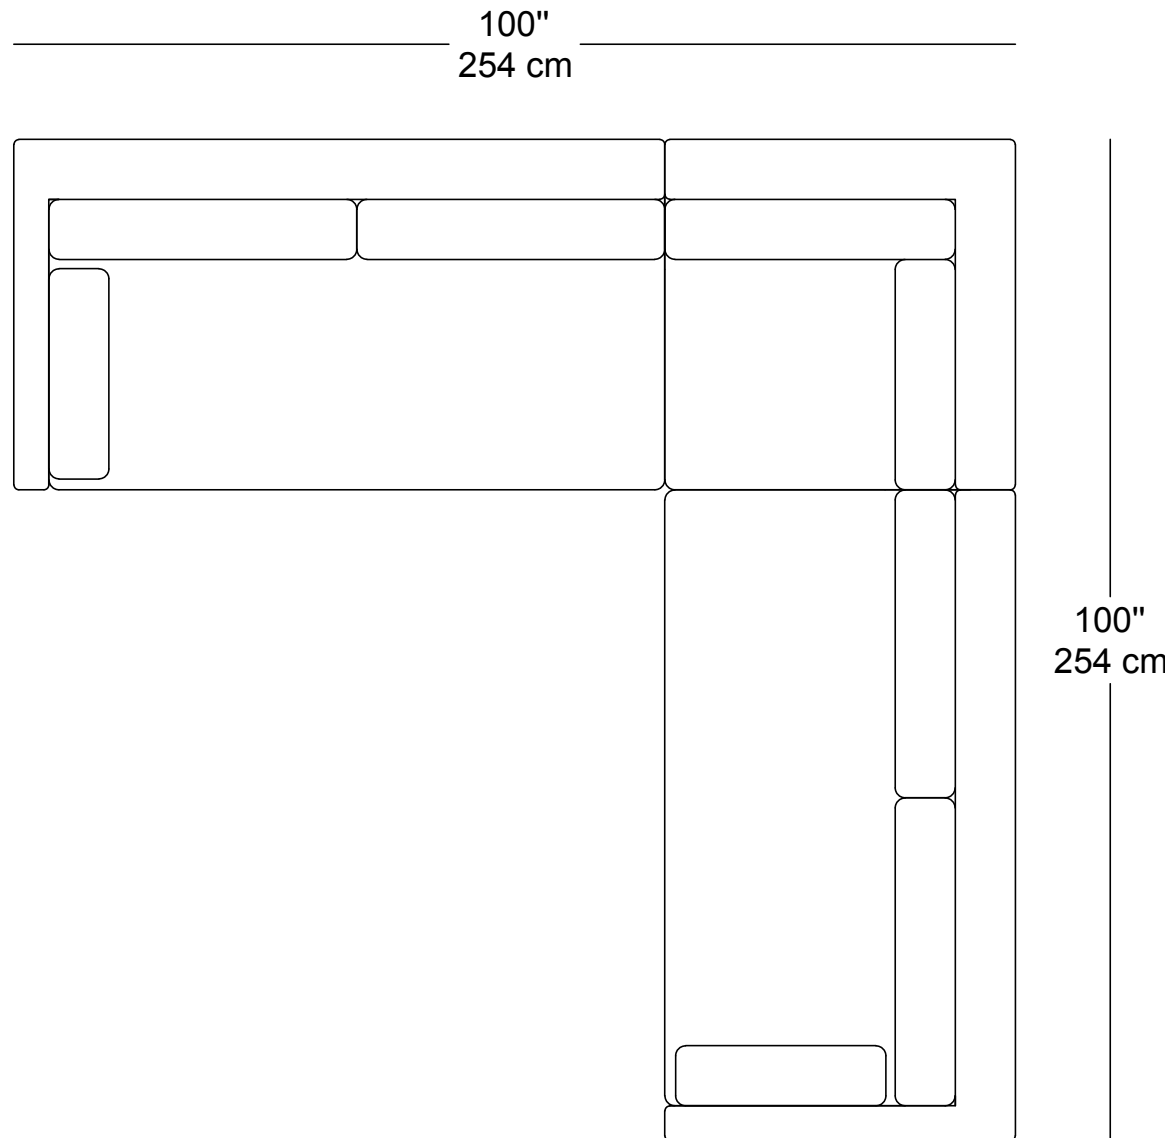

élément
de
base

edb

Atrium RAF 100x80
\$2,715.00

info@elementdebase.com
t. 514-738-6484
534 mccaffrey montreal h4t 1n1

collection Atrium / Atrium collection
Atrium RAF 100x100

élément
de
base

edb

Atrium RAF 100x100
\$2,945.00