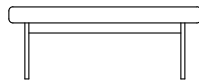

Bench - modules

BENCH 48x16
BNC-1
\$450.00

OPTIONS:
WHITE
BLACK

BENCH 72x24
BNC-3
\$575.00

OPTIONS:
WHITE
BLACK