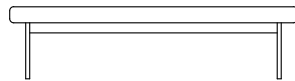

Bench - modules

BENCH 48x16
BNC-1
\$450.00

OPTIONS:
WHITE
BLACK

BENCH 72x24
BNC-3
\$575.00

OPTIONS:
WHITE
BLACK