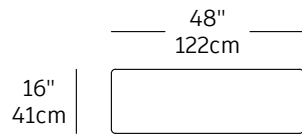

Bench - modules

BENCH 48x16
BNC-1
\$450.00

OPTIONS:
WHITE
BLACK

BENCH 72x24
BNC-3
\$575.00

OPTIONS:
WHITE
BLACK