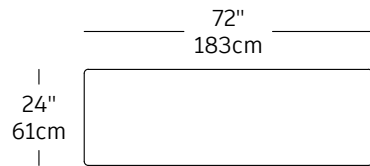

Bench - modules

BENCH 48x16
BNC-1
\$450.00

OPTIONS:
WHITE
BLACK

BENCH 72x24
BNC-3
\$575.00

OPTIONS:
WHITE
BLACK