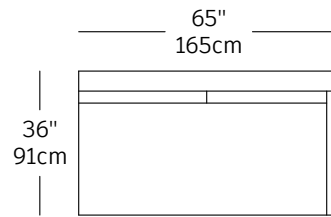

## Midland - modules

SBD-4  
\$1,795.00

SBD-2  
\$1,795.00

SBD-3  
\$1,260.00

SBD-5  
\$1,260.00

SBD-1  
\$1,795.00