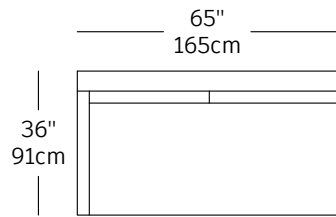

## Midland - modules

SBD-4  
\$1,795.00

SBD-2  
\$1,795.00

SBD-3  
\$1,260.00

SBD-5  
\$1,260.00

SBD-1  
\$1,795.00