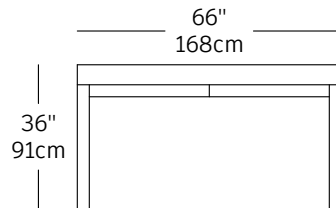

## Midland - modules

SBD-4  
\$1,795.00

SBD-2  
\$1,795.00

SBD-3  
\$1,260.00

SBD-5  
\$1,260.00

SBD-1  
\$1,795.00