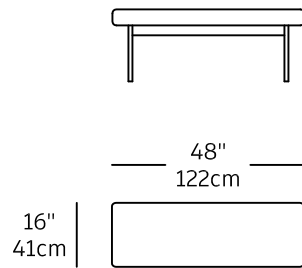

Bench – modules

BENCH 48x16
BNC-1
\$770.00
16X48

OPTIONS:
WHITE
BLACK

BENCH 72x24
BNC-3
\$875.00
24X72

OPTIONS:
WHITE
BLACK