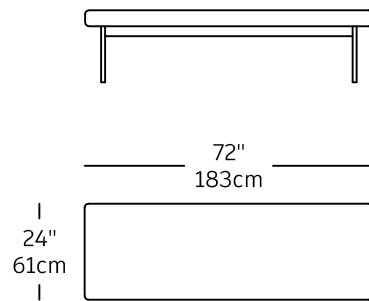

Bench – modules

BENCH 48x16
BNC-1
\$770.00
16X48

OPTIONS:
WHITE
BLACK

BENCH 72x24
BNC-3
\$875.00
24X72

OPTIONS:
WHITE
BLACK