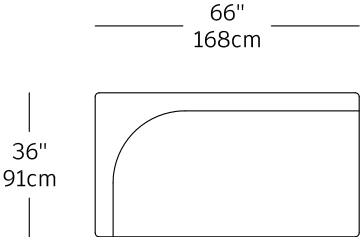

Coastline - modules

CST-1
\$1,575.00

CST-2
\$1,575.00

CST-3
\$1,925.00

CST-4
\$1,925.00