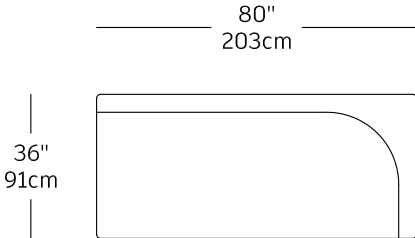

Coastline - modules

CST-1
\$1,575.00

CST-2
\$1,575.00

CST-3
\$1,925.00

CST-4
\$1,925.00