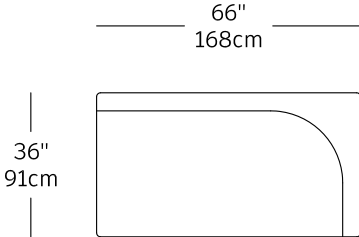

Coastline - modules

CST-1
\$1,575.00

CST-2
\$1,575.00

CST-3
\$1,925.00

CST-4
\$1,925.00