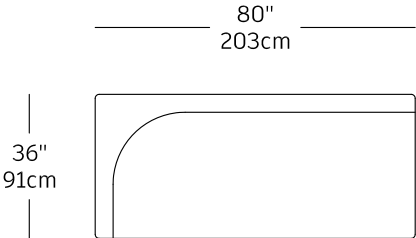

Coastline - modules

CST-1
\$1,575.00

CST-2
\$1,575.00

CST-3
\$1,925.00

CST-4
\$1,925.00